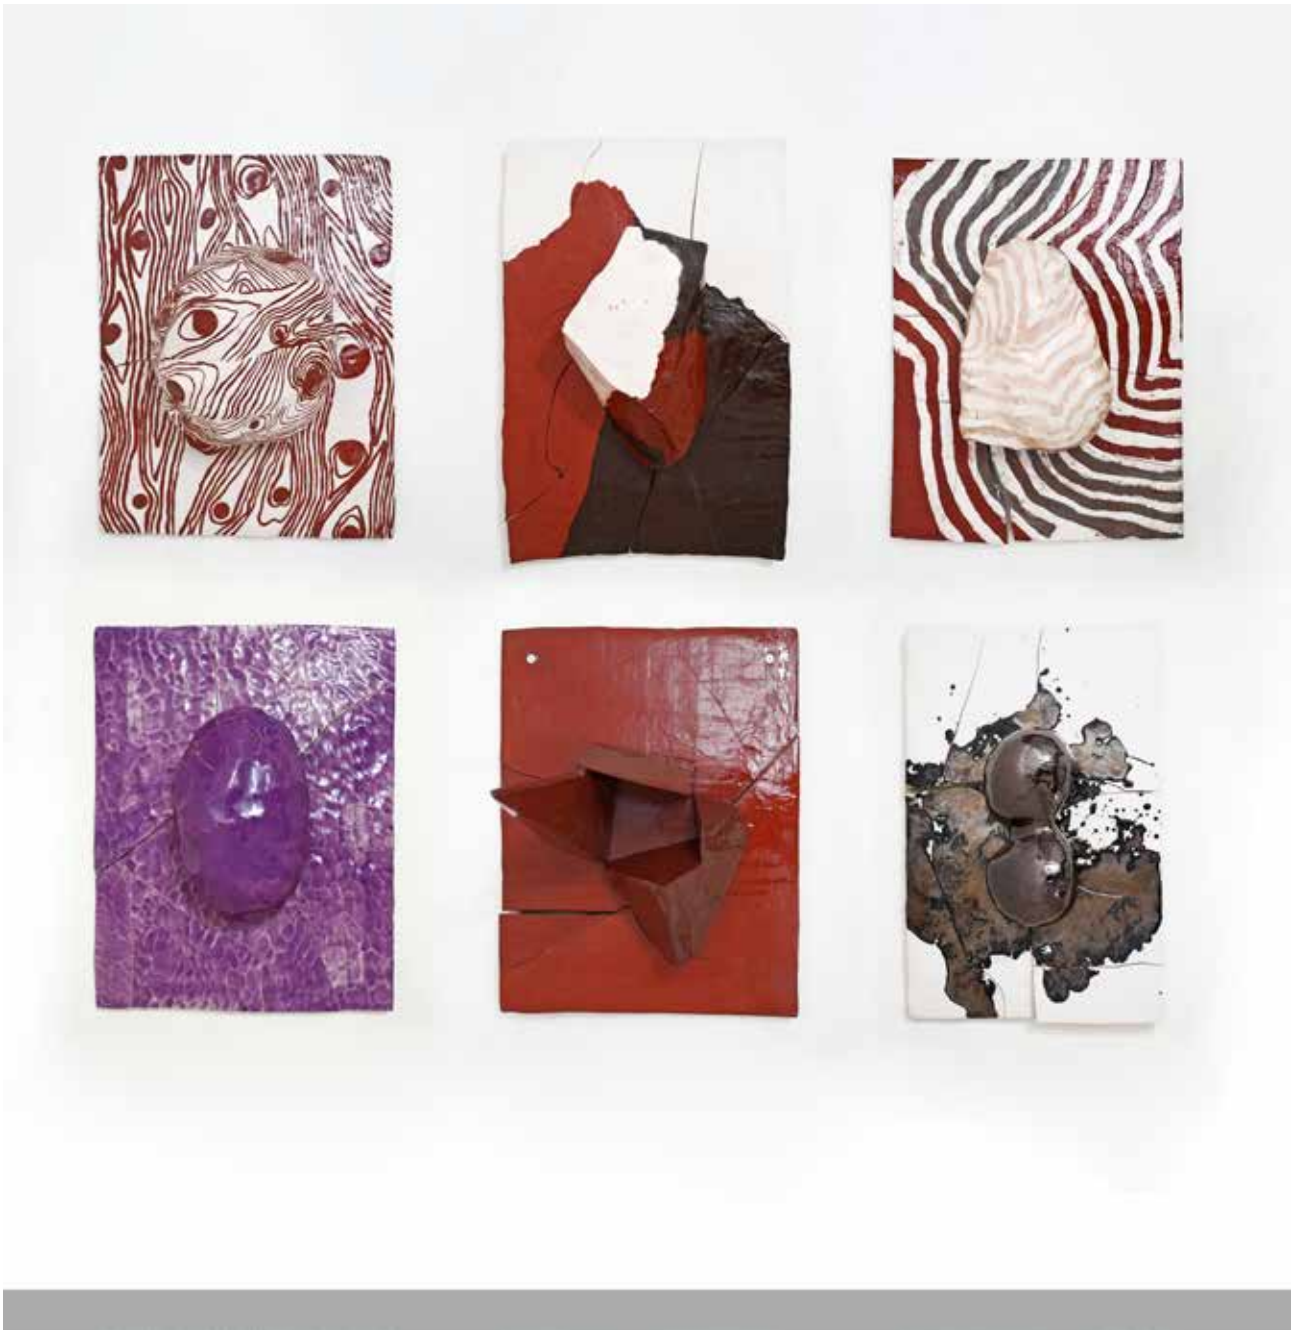

In the forest

2024

13-piece installation

In the forest - #5
Earthquake
2024

Glazed clay, 150 (l) x 120 (w) x 20 (h)

In the forest - #4

Gemstones
2024

Installation view

In the forest - #4.1

Gemstone

2024

Glazed clay, 72 (l) x 25 (w) x 56 (h)

In the forest - #4.2

Gemstone

2024

Glazed clay, 82 (l) x 16 (w) x 56 (h)

In the forest - #1

Forest
2024

Glazed clay, galvanised steel pipes, iron plates, 188 (l) x 122 (w) x 180 (h)

In the forest - #1

Forest
2024

Detail view

In the forest - #2

Old woman and cat