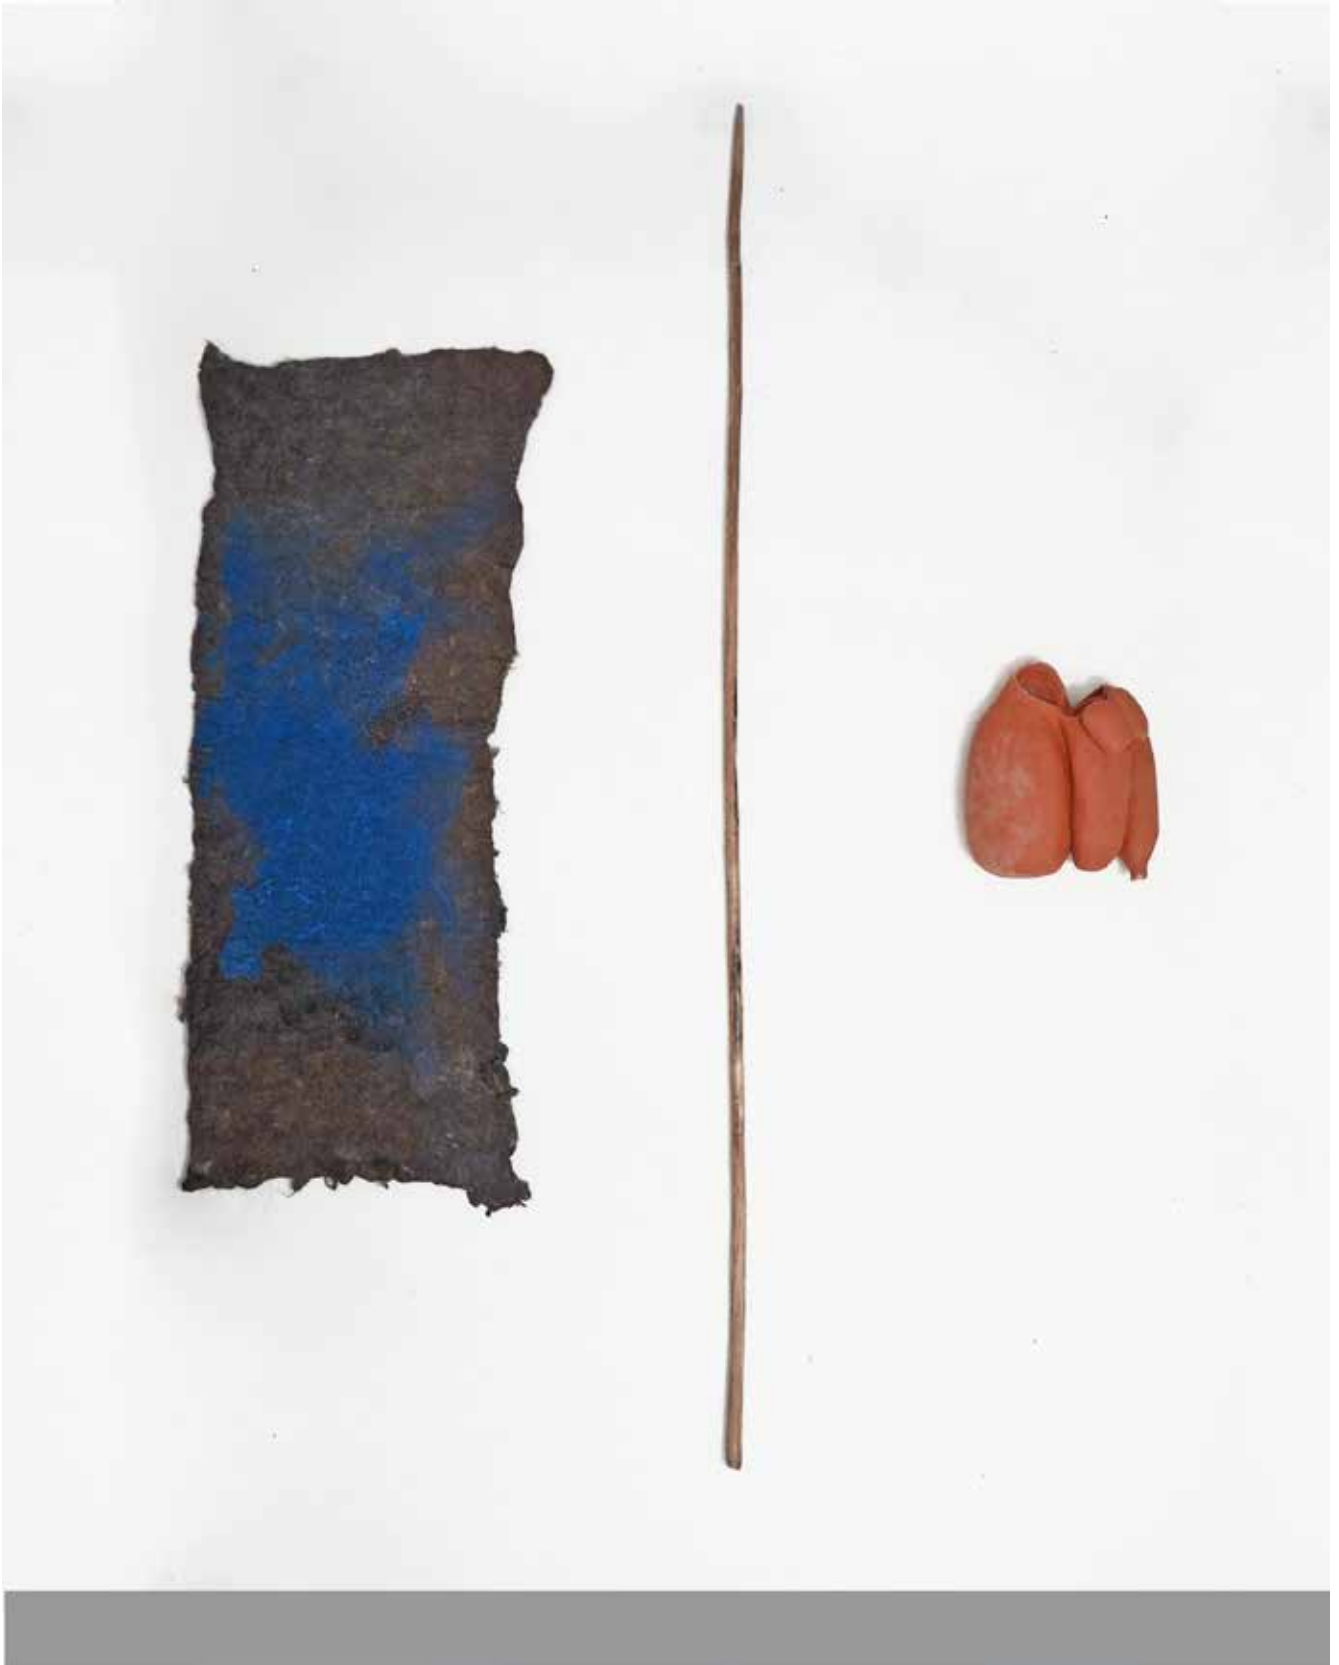

In the forest - #1

Forest
2024

Glazed clay, galvanised steel pipes, iron plates, 188 (l) x 122 (w) x 180 (h)

In the forest - #1

Forest
2024

Detail view

In the forest - #2

Old woman and cat

2024

Glazed clay, galvanised steel pipe, bike holder, 72 (l) x 72 (w) x 54 (h)

In the forest - #3

Two acorns in front of a black hole and planets

2024

Felt, glazed clay, galvanised steel pipes, iron plates, 157 (l) x 138 (w) x 67 (h)